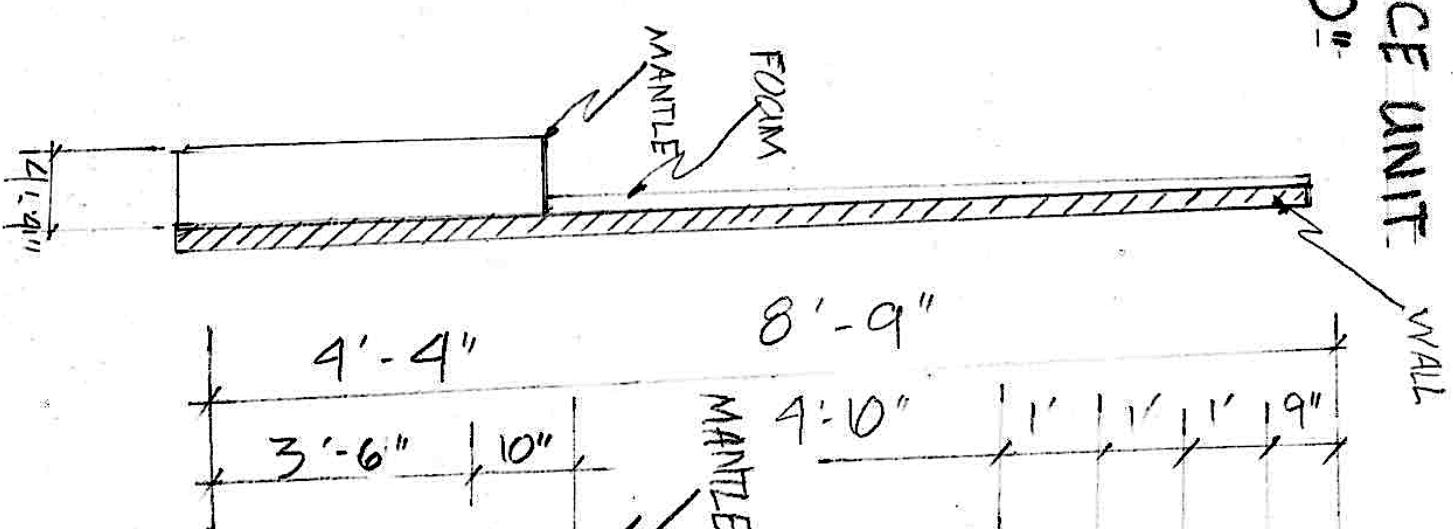

FIRE PLACE UNIT
 WALL
 1/2" = 1'-0"

Oh! It's Rustic
 all right! pg. 43